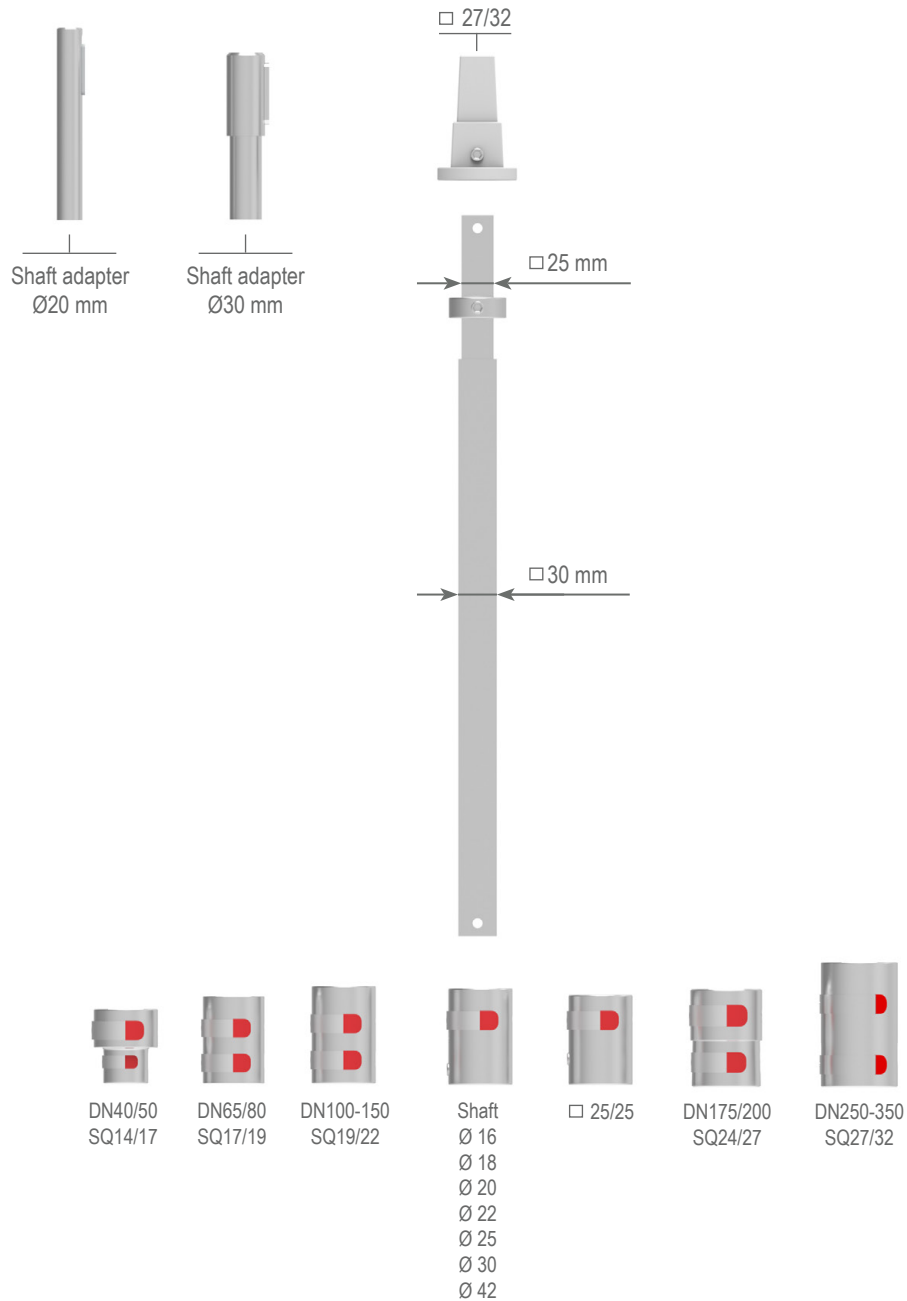

Adjustable extensions

Standard-Set-Selection

1 Connection on top (Please tick):

Square cap SQ27/32
with set screw
Article No.: 12109.07-VK-SS

Shaft adapter
Ø20 mm / 6 mm
Article No.: 21623

Shaft adapter
Ø30 mm / 8 mm
Article No.: 21624

2 Length (L) (Please tick):

Standard lengths (L) | Square tube: upper: 25x25 mm | lower: 30x30 mm:

Material: 1.4301 (V2A)

- L0,50 - 0,75 m | Article No.: 17400.V2A
- L0,70 - 1,15 m | Article No.: 17401.V2A
- L1,00 - 1,75 m | Article No.: 17402.V2A
- L1,20 - 2,20 m | Article No.: 17403.V2A
- L1,50 - 2,60 m | Article No.: 17404.V2A
- L1,90 - 3,50 m | Article No.: 17405.V2A
- L2,20 - 4,00 m | Article No.: 22971.V2A
- L2,60 - 5,00 m | Article No.: 22970.V2A
- L3,20 - 5,50 m | Article No.: 17406.V2A
- L3,60 - 6,50 m | Article No.: 22972
- L4,30 - 7,70 m | Article No.: 11738

Material: 1.4571 (V4A)

- L0,50 - 0,75 m | Article No.: 17400.V4A
- L0,70 - 1,15 m | Article No.: 17401.V4A
- L1,00 - 1,75 m | Article No.: 17402.V4A
- L1,20 - 2,20 m | Article No.: 17403.V4A
- L1,50 - 2,60 m | Article No.: 17404.V4A
- L1,90 - 3,50 m | Article No.: 17405.V4A
- L2,20 - 4,00 m | Article No.: 22971.V4A
- L2,60 - 5,00 m | Article No.: 22970.V4A
- L3,20 - 5,50 m | Article No.: 17406.V4A
- L4,30 - 7,70 m | Article No.: 20522

Coupling incl. 1xClip-pin and 1xSet screw:

- Shaft Ø16 mm | Connection top: 30 mm | Article No.: 20416.16-VK-VA
- Shaft Ø18 mm | Connection top: 30 mm | Article No.: 20416.18-VK-VA
- Shaft Ø20 mm | Connection top: 30 mm | Article No.: 20416.20-VK-VA
- Shaft Ø22 mm | Connection top: 30 mm | Article No.: 20416.22-VK-VA
- Shaft Ø25 mm | Connection top: 30 mm | Article No.: 20416.25-VK-VA
- Shaft Ø30 mm | Connection top: 30 mm | Article No.: 13746.30-VK-VA
- Shaft Ø42 mm | Connection top: 30 mm | Article No.: 22911