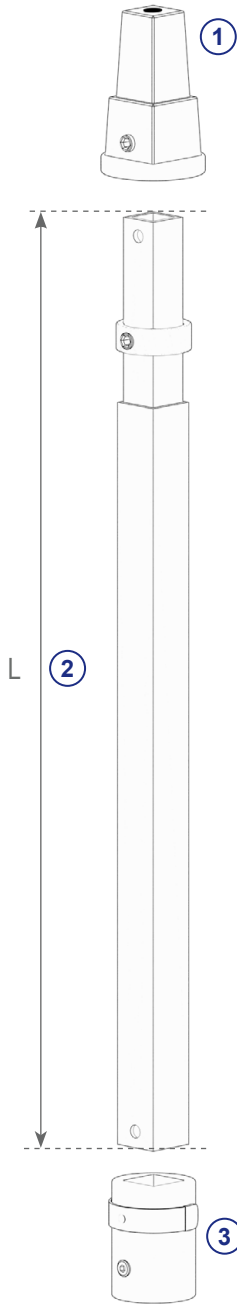

Adjustable extensions

Standard-Set-Selection

1 Connection on top (Please tick):

Square cap SQ27/32
with set screw
Article No.: 12109.07-VK-SS

Shaft adapter
Ø20 mm / 6 mm
Article No.: 21623

Shaft adapter
Ø30 mm / 8 mm
Article No.: 21624

2 Length (L) (Please tick):

Standard lengths (L) | Square tube: upper: 25x25 mm | lower: 30x30 mm:

Material: 1.4301 (V2A)

- L0,50 - 0,75 m | Article No.: 17400.V2A
- L0,70 - 1,15 m | Article No.: 17401.V2A
- L1,00 - 1,75 m | Article No.: 17402.V2A
- L1,20 - 2,20 m | Article No.: 17403.V2A
- L1,50 - 2,60 m | Article No.: 17404.V2A
- L1,90 - 3,50 m | Article No.: 17405.V2A
- L2,20 - 4,00 m | Article No.: 22971.V2A
- L2,60 - 5,00 m | Article No.: 22970.V2A
- L3,20 - 5,50 m | Article No.: 17406.V2A
- L3,60 - 6,50 m | Article No.: 22972
- L4,30 - 7,70 m | Article No.: 11738

Material: 1.4571 (V4A)

- L0,50 - 0,75 m | Article No.: 17400.V4A
- L0,70 - 1,15 m | Article No.: 17401.V4A
- L1,00 - 1,75 m | Article No.: 17402.V4A
- L1,20 - 2,20 m | Article No.: 17403.V4A
- L1,50 - 2,60 m | Article No.: 17404.V4A
- L1,90 - 3,50 m | Article No.: 17405.V4A
- L2,20 - 4,00 m | Article No.: 22971.V4A
- L2,60 - 5,00 m | Article No.: 22970.V4A
- L3,20 - 5,50 m | Article No.: 17406.V4A
- L4,30 - 7,70 m | Article No.: 20522

Coupling incl. 1xClip-pin and 1xSet screw:

- Shaft Ø16 mm | Connection top: 30 mm | Article No.: 20416.16-VK-VA
- Shaft Ø18 mm | Connection top: 30 mm | Article No.: 20416.18-VK-VA
- Shaft Ø20 mm | Connection top: 30 mm | Article No.: 20416.20-VK-VA
- Shaft Ø22 mm | Connection top: 30 mm | Article No.: 20416.22-VK-VA
- Shaft Ø25 mm | Connection top: 30 mm | Article No.: 20416.25-VK-VA
- Shaft Ø30 mm | Connection top: 30 mm | Article No.: 13746.30-VK-VA
- Shaft Ø42 mm | Connection top: 30 mm | Article No.: 22911