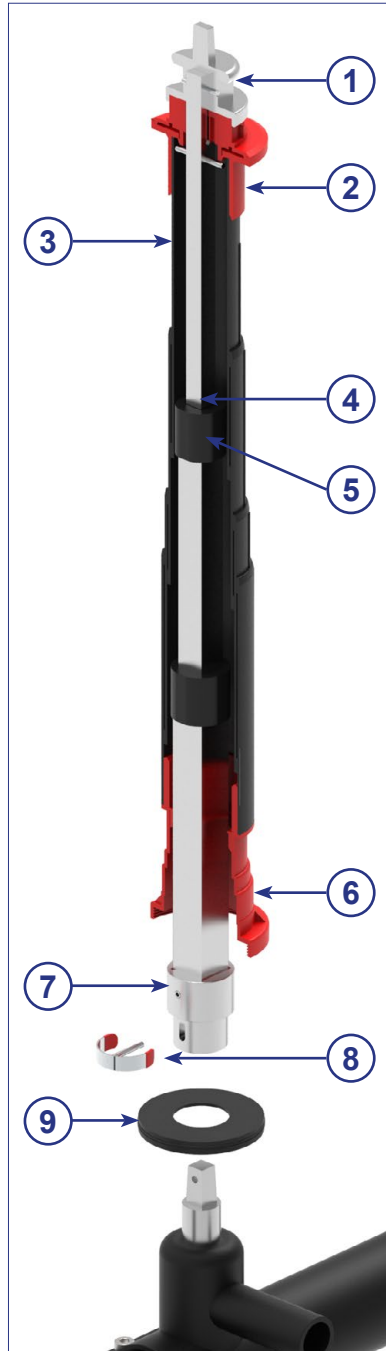

SPINDLE EXTENSIONS FOR SERVICE VALVES

Telescopic spindle extension T4

Valve Spindle square	CD* Cover depth	Total length (L)** Spindle extension	Article No.	Weight
Service Valve SQ12	0.65 - 1.00 m	0.39 - 0.74 m	21024	2.1 kg
	1.00 - 1.80 m	0.73 - 1.52 m	21069	3.4 kg

*Cover depth measurements depend on the height of the valve used, see p. 11.
**Other lengths available upon request.

Subject to technical modifications!