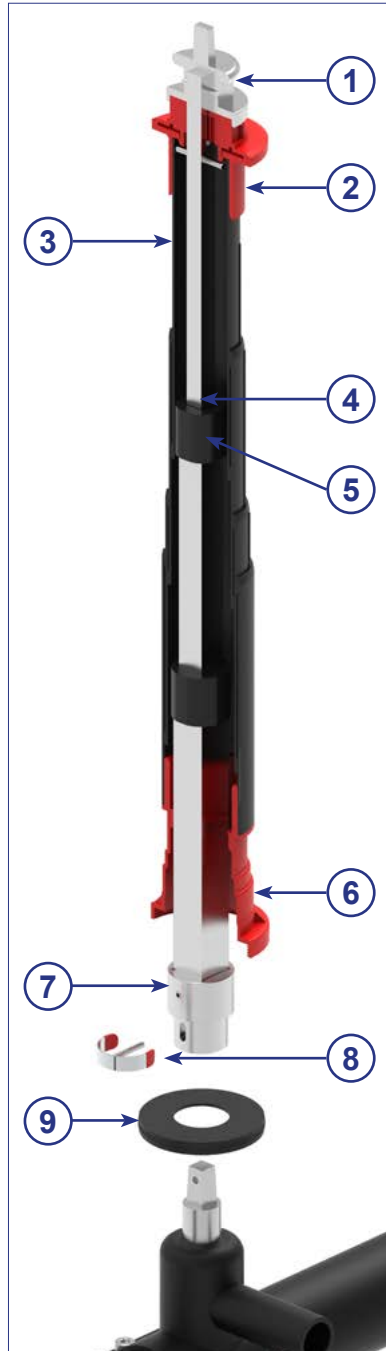

SPINDLE EXTENSIONS FOR SERVICE VALVES

Telescopic spindle extension T4

Valve Spindle square	CD* Cover depth	Total length (L)** Spindle extension	Article No.	Weight
Service Valve SQ12	0.65 - 1.00 m	0.47 - 0.82 m	21024	2.1 kg
	1.00 - 1.80 m	0.73 - 1.52 m	21069	3.4 kg

*Cover depth measurements depend on the height of the valve used, see p. 11.
 **Other lengths available upon request.

scan me!

Subject to technical modifications!